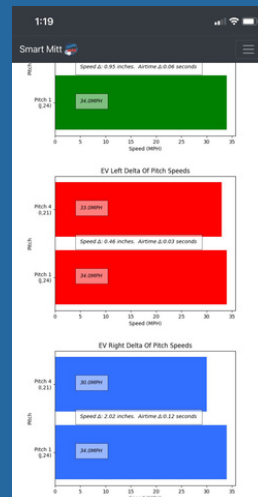

7304 Stream Valley Ct.
St. Louis, MO 63129

Call us today!

 ± (314)-740-4018

View pricing online:

www.smartmitt.com

tom@smartmitt.com

www.SmartMitt.com

360° ANALYTICS

UNRIVALED DATA CHARTED FOR EVERY PITCH

Using advanced technology, SmartMitt captures:

- ✓ Accuracy/location
- ✓ Speed
- ✓ Spin
- ✓ Effective velocity

Call us today!

☎ ± (314)-740-4018

View pricing online:

www.smartmitt.com
tom@smartmitt.com