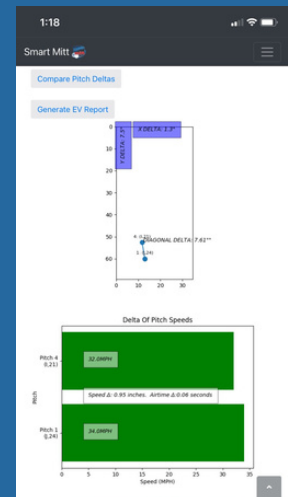

7304 Stream Valley Ct.
St. Louis, MO 63129

Call us today!

 ± (314)-740-4018

View pricing online:

www.smartmitt.com

tom@smartmitt.com

www.SmartMitt.com

360° ANALYTICS

UNRIVALED DATA CHARTED FOR EVERY PITCH

Using advanced technology, SmartMitt captures:

- ✓ Accuracy/location
- ✓ Speed
- ✓ Spin
- ✓ Effective velocity

Call us today!

☎ ± (314)-740-4018

View pricing online:

www.smartmitt.com
tom@smartmitt.com