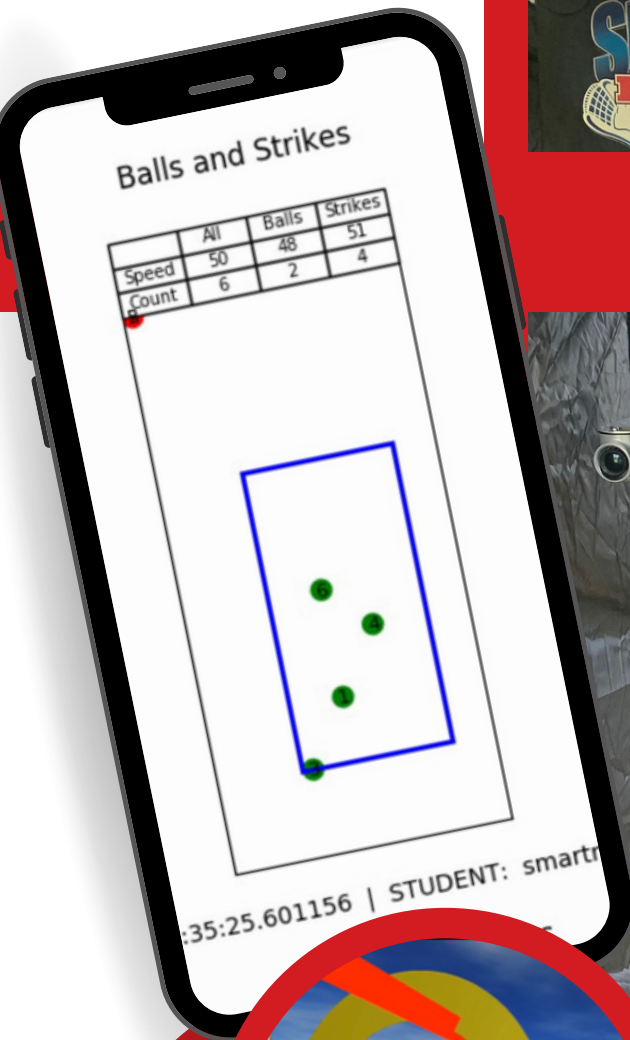

www.SmartMitt.com

360° ANALYTICS

UNRIVALED DATA CHARTED FOR EVERY PITCH

Using advanced technology, SmartMitt captures:

- ✓ Accuracy/location
- ✓ Speed
- ✓ Spin
- ✓ Effective velocity